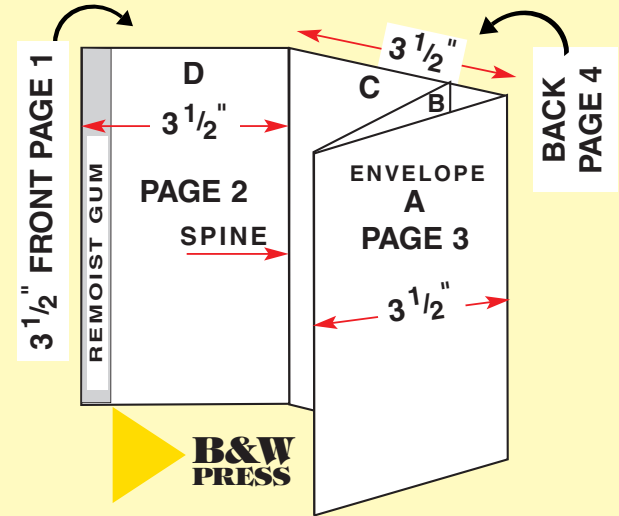

Main Office & Plant:
Junction Rte. 95 & 133
401 E. Main St.
Georgetown, MA 01833

Tel: 978 352-6100
Fax: 978 352-5955
www.bwpress.com
csr@bwpress.com

- Magazine and catalog bind in envelopes
- Two way mailers
- Inkjet personalization

FREE ELECTRONIC
TEMPLATE AVAILABLE
UPON REQUEST

B & W SAMPLE INFORMATION
FLAT SIZE ..... 5 2/3" X 14"
FINISH SIZE ..... 5 2/3" X 3 1/2"

TO FTP A FILE, CONTACT
WEBMASTER@BWPRESS.COM
FOR INSTRUCTION AND A USER ID.

PANEL DIMENSIONS
ENVELOPE A ..... 5 2/3" X 3 1/2"
ENVELOPE B ..... 5 2/3" X 3 1/2"
SEAL FLAP C ..... 5 2/3" X 3 1/2"
ORDER BLANK D ..... 5 2/3" X 3 1/2"

B&W PRESS WILL PRINT UP TO 4/4, MANUFACTURE
THIS 2-WAY MAILER, INSIDE/OUTSIDE INKJET PERSONALIZATION,
ADDRESS, ZIP SORT, TRAY, DELIVER TO USPS FROM YOUR MAILING LISTS
AT VERY LOW PRICING. PLEASE CALL TO DISCUSS!

A FUGITIVE ADHESIVE
IS AVAILABLE TO SEAL
MAILER FOR
AUTOMATED MAILING
(SEE LOCATION)
"NO FIBER TEAR"

THIS FORMAT IS A
SPECIALTY IN LINE
TWO-WAY MAILER WITH
RETURN ENVELOPE
IT MEETS POSTAL
REGULATIONS AS A
LETTER