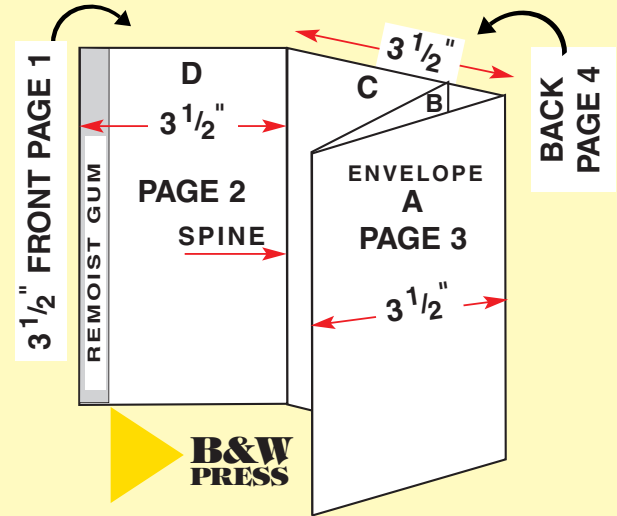

Main Office & Plant:
Junction Rte. 95 & 133
401 E. Main St.
Georgetown, MA 01833

Tel: 978 352-6100
Fax: 978 352-5955
www.bwpress.com
csr@bwpress.com

- Magazine and catalog bind in envelopes
- Two way mailers
- Inkjet personalization

FREE ELECTRONIC
TEMPLATE AVAILABLE
UPON REQUEST

B & W SAMPLE INFORMATION
FLAT SIZE ..... 5 2/3" X 14"
FINISH SIZE ..... 5 2/3" X 3 1/2"

TO FTP A FILE, CONTACT
WEBMASTER@BWPRESS.COM
FOR INSTRUCTION AND A USER ID.

PANEL DIMENSIONS
ENVELOPE A ..... 5 2/3" X 3 1/2"
ENVELOPE B ..... 5 2/3" X 3 1/2"
SEAL FLAP C ..... 5 2/3" X 3 1/2"
ORDER BLANK D ..... 5 2/3" X 3 1/2"

B&W PRESS WILL PRINT UP TO 4/C OVER 2/C, MANUFACTURE
THIS 2-WAY MAILER, INSIDE/OUTSIDE INKJET PERSONALIZATION,
ADDRESS, ZIP SORT, TRAY, DELIVER TO USPS FROM YOUR MAILING LISTS
AT VERY LOW PRICING. PLEASE CALL TO DISCUSS!

A FUGITIVE ADHESIVE
IS AVAILABLE TO SEAL
MAILER FOR
AUTOMATED MAILING
(SEE LOCATION)
"NO FIBER TEAR"

THIS FORMAT IS A
SPECIALTY IN LINE
TWO-WAY MAILER WITH
RETURN ENVELOPE
IT MEETS POSTAL
REGULATIONS AS A
LETTER